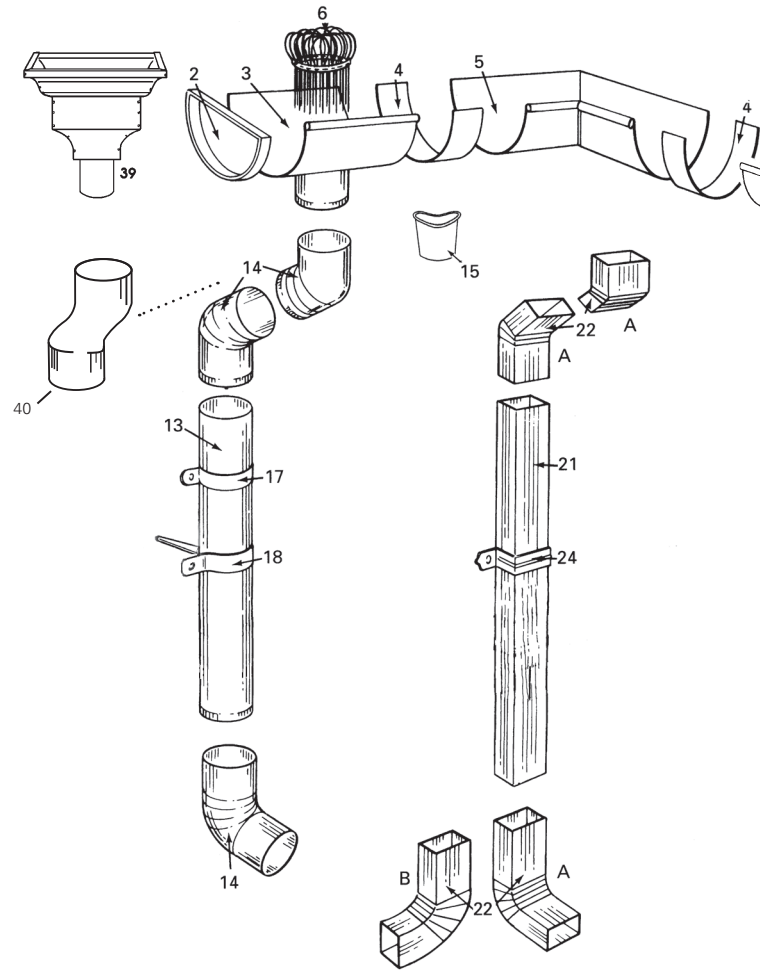

ALASKAN COPPER & BRASS COMPANY Seattle, Washington

Plain Half-Round Copper Gutter System

Fig. #	Description	Size	Part Number
1	Gutter, Half Round Single Bead, 10 Ft. Length	5	134930
		6	134891
2	End Cap	5	235825
		6	235833
3	End Section with 3" Outlet	5	406565
4	Slip Joint Connector	5	235922
		6	235930
5	Outside Mitre	5	235859
		6	278302
5	Inside Mitre	5	235867
		6	278297
6	Strainer	3	235809
7	Rival Strap Hanger	5	419194
		6	497671
8	No. 10 Comb. Shank & Circle with Clip	5	235883
		6	259706
9	Shank, Stamped	# 12	235948
		# 30	486688
11	Stamped Circle	5	408923
		6	235906
12	Wire Spring Cliip		135075
	Spike for Gutters	7	274251
	Copper Ferrules for 7" Spikes	5	498546

Square Corrugated Copper Downspout System

Fig. #	Description	Size	Part Number
21	Downspout - Square Corrugated		
	(1 $\frac{3}{4}$ x 2 $\frac{1}{4}$)	2	134998
	(2 $\frac{3}{8}$ x 3 $\frac{1}{4}$)	3	134956
	(2 $\frac{3}{4}$ x 4 $\frac{1}{4}$)	4	134972
22	Elbow - 75 Deg. Style A	3	235728
		4	235736
22	Elbow - 75 Deg. Style B	3	431586
		4	438091
24	Conductor Band	All	235744
24	Ornamental Strap	3	496617
		4	496625

Gutter and downspout are made from 16 oz. cold-rolled copper.

Plain Round Copper Downspout System

Fig. #	Description	Size	Part Number
13	Downspout - Plain Round, 10 Ft. Length	2	234853
		3	135059
		4	135017
		5	508202
14	Elbow - 75 Deg. Plain Round	2	235697
		3	235702
		4	268381
14	Elbow - 72 Deg. Seamless Plain Round	3	645339
15	Outlet Tube for Half Round Gutter	3	235760
		4	280993
17	Conductor Band	All	235744
17	Ornamental Strap	3	496617
		4	496625
18	Bracket W/ 4" SS Lag Bolt	3	645347
39	Conductor Head (#14)	3	509127
40	Seamless Offset (2" off center)	3	645583