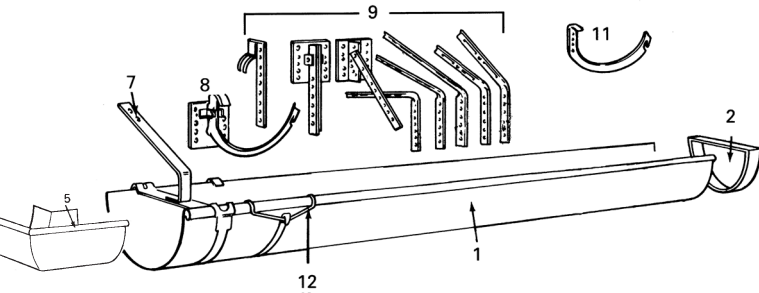

ALASKAN COPPER & BRASS COMPANY Seattle, Washington

Plain Half-Round Copper Gutter System

Fig. #	Description	Size	Part Number
1	Gutter, Half Round Single Bead, 10 Ft. Length	5	134930
		6	134891
2	End Cap	5	235825
		6	235833
3	End Section with 3" Outlet	5	406565
4	Slip Joint Connector	5	235922
		6	235930
5	Outside Mitre	5	235859
		6	278302
5	Inside Mitre	5	235867
		6	278297
6	Strainer	3	235809
7	Rival Strap Hanger	5	419194
		6	497671
8	No. 10 Comb. Shank & Circle with Clip	5	235883
		6	259706
9	Shank, Stamped	# 12	235948
		# 30	486688
11	Stamped Circle	5	408923
		6	235906
12	Wire Spring Cliip		135075
	Spike for Gutters	7	274251
	Copper Ferrules for 7" Spikes	5	498546

Square Corrugated Copper Downspout System

Fig. #	Description	Size	Part Number
21	Downspout - Square Corrugated		
	(1 $\frac{3}{4}$ x 2 $\frac{1}{4}$)	2	134998
	(2 $\frac{3}{8}$ x 3 $\frac{1}{4}$)	3	134956
	(2 $\frac{3}{4}$ x 4 $\frac{1}{4}$)	4	134972
22	Elbow - 75 Deg. Style A	3	235728
		4	235736
22	Elbow - 75 Deg. Style B	3	431586
		4	438091
24	Conductor Band	All	235744
24	Ornamental Strap	3	496617
		4	496625

Gutter and downspout are made from 16 oz. cold-rolled copper.

Plain Round Copper Downspout System

Fig. #	Description	Size	Part Number
13	Downspout - Plain Round, 10 Ft. Length	2	234853
		3	135059
		4	135017
		5	508202
14	Elbow - 75 Deg. Plain Round	2	235697
		3	235702
		4	268381
14	Elbow - 72 Deg. Seamless Plain Round	3	645339
15	Outlet Tube for Half Round Gutter	3	235760
		4	280993
17	Conductor Band	All	235744
17	Ornamental Strap	3	496617
		4	496625
18	Bracket W/ 4" SS Lag Bolt	3	645347
39	Conductor Head (#14)	3	509127
40	Seamless Offset (2" off center)	3	645583