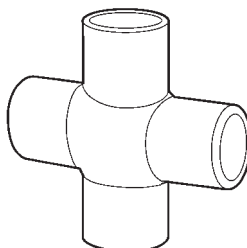

Copper Fittings

Solder Joint Tube Fittings

600
Couplings with Stop

600-2
Fitting Reducer

603
Female Adaptor

604
Male Adaptor

606
45° Elbow

606-2
45° Street Elbow

607
90° Elbow

607-2
90° Street Elbow

611
Tee

617
Tube Cap

618
Flush Blushing

638
Return Bend

741
Companion Flange

733
Union

733-3
Union

733-4
Union

Tube Straps

624
2 Hole - 1 Tube

735
Cross

623
1/4" wide x 25 ft. & 50 ft. roll
1" wide x 25 ft. random roll

Perforated Copper Hanger Strip

| | | | | | | | | | | | | | | |
|--------------------------|-----|-----|-----|-----|-----|-----|-------|-------|-------|-------|-------|-------|-------|-------|
| Nom. Size | 1/8 | 1/4 | 3/8 | 1/2 | 5/8 | 3/4 | 1 | 1 1/4 | 1 1/2 | 2 | 2 1/2 | 3 | 3 1/2 | 4 |
| Will Fit Tube of this OD | 1/4 | 3/8 | 1/2 | 5/8 | 3/4 | 7/8 | 1 1/8 | 1 3/8 | 1 5/8 | 2 1/8 | 2 5/8 | 3 1/8 | 3 5/8 | 4 1/8 |